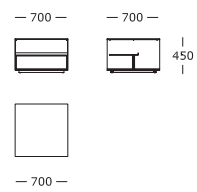

WARRANTY

5 years

Expose

Coffee table | Large

Coffee table | Medium

Side table