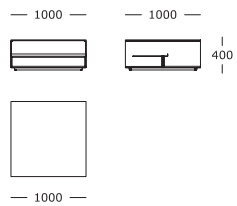

Expose

Coffee table | Large